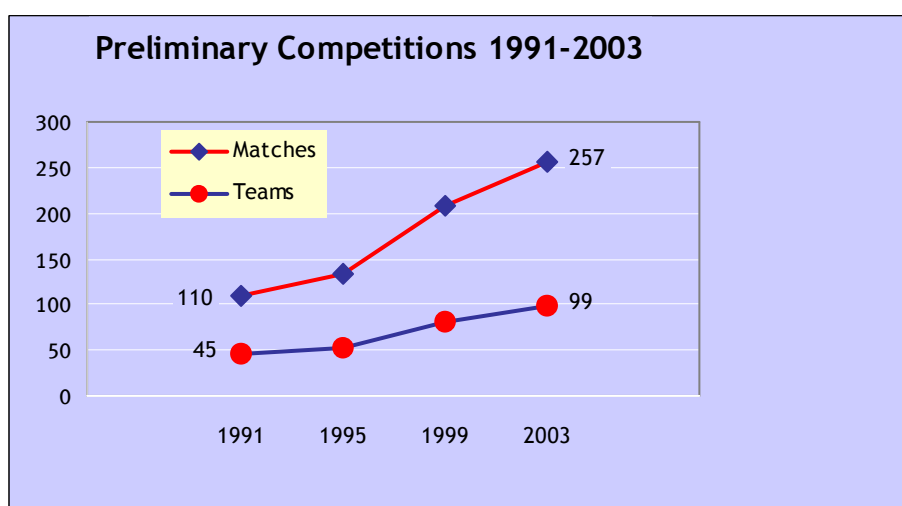

FIFA Women's World Cup Preliminary Competitions 1991-2003

Year	Matches	Teams
1991	110	45
1995	134	52
1999	209	81
2003	257	99

FIFA Women's World Cup Preliminary Competition 2003		
	Matches	Teams
AFC	31	14
CAF	38	19
CONCACAF	45	17
CONMEBOL	15	10
OFC	10	5
UEFA	118	34
Total	257	99

Footnote: In total 104 entries. 5 withdraws: Botswana, Guinea-Bissau, Swaziland, Fiji & Vanuatu. Fiji and Vanuatu withdrew before the groups were drawn up. Botswana, Guinea-Bissau and Swaziland withdrew before playing their first match. Qualified: China PR (automatic qualification). 15 teams qualified via preliminary competition. The number of teams participating for the first time in the preliminary competition is 18.

257 matches in six confederations

AFC	31
CAF	38
CONCACAF	45
CONMEBOL	15
OFC	10
UEFA	118

Altogether 1142 goals

46'-90'	608
01'-45'	534
neutral ground	347
visitors	303
home team	492
TOTAL	1142