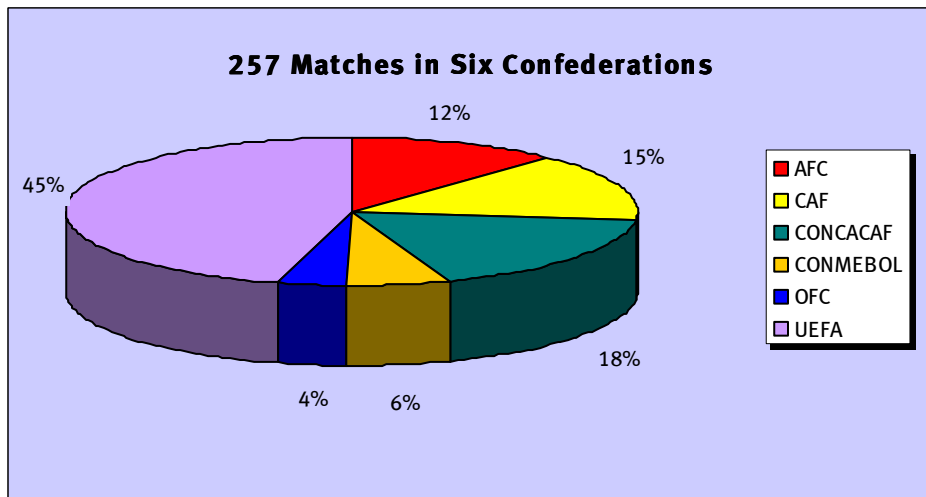

FIFA Women's World Cup Preliminary Competitions 1991-2003

Year	Matches	Teams
1991	110	45
1995	134	52
1999	209	81
2003	257	99

FIFA Women's World Cup Preliminary Competition 2003		
	Matches	Teams
AFC	31	14
CAF	38	19
CONCACAF	45	17
CONMEBOL	15	10
OFC	10	5
UEFA	118	34
Total	257	99

Footnote: In total 104 entries. 5 withdraws: Botswana, Guinea-Bissau, Swaziland, Fiji & Vanuatu. Fiji and Vanuatu withdrew before the groups were drawn up. Botswana, Guinea-Bissau and Swaziland withdrew before playing their first match. Qualified: China PR (automatic qualification). 15 teams qualified via preliminary competition. The number of teams participating for the first time in the preliminary competition is 18.

257 matches in six confederations

AFC	31
CAF	38
CONCACAF	45
CONMEBOL	15
OFC	10
UEFA	118

Altogether 1142 goals

46'-90'	608
01'-45'	534
neutral ground	347
visitors	303
home team	492
TOTAL	1142